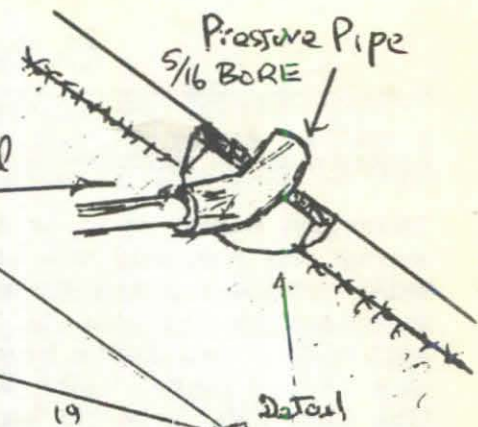

ANON

Nose Detail
Folded seat belt webbing

RAMIN SPARS All 5/16" dia

| | |
|----------------|------------------------|
| Spine | 22 1/2" |
| L/E wing | 46" |
| Upper Spreader | 10 3/4" |
| Lower Spreader | 48 3/4" [centre joint] |

This centre panel in double thickness material

TG
89