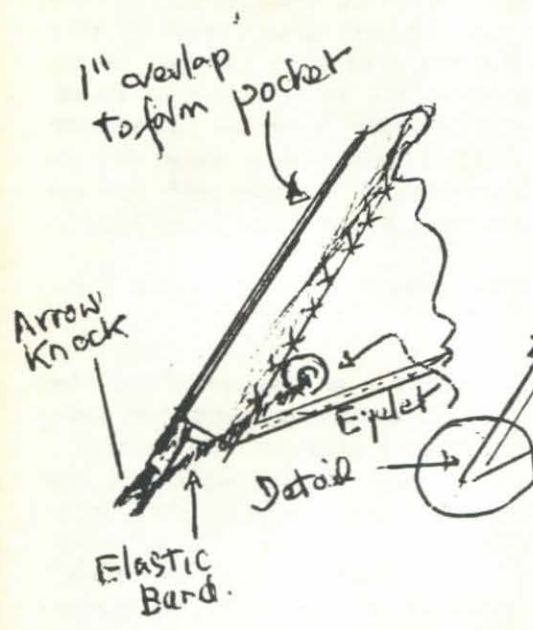

ANON

Nose Detail
Folded seat belt webbing

RAMIN SPARS All 5/16" dia

| | |
|----------------|------------------------|
| Spine | 22 1/2" |
| L/E wing | 46" |
| Upper Spreader | 10 3/4" |
| Lower Spreader | 48 3/4" [centre joint] |

This centre panel in double thickness material

TG
89