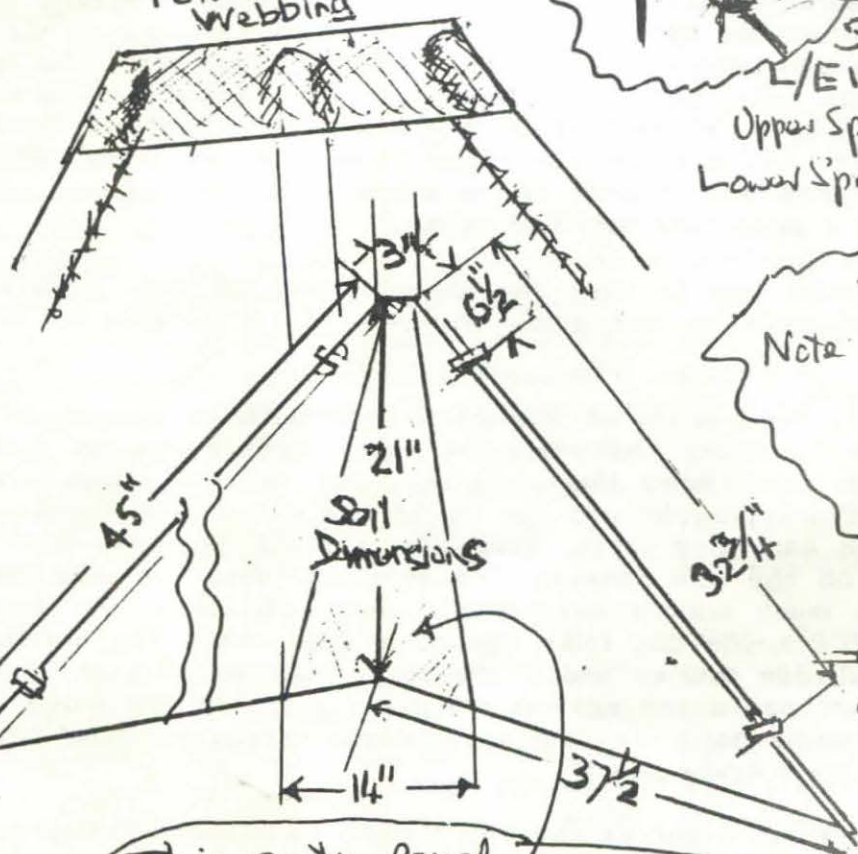

ANON

Nose Detail
Folded seat belt webbing

RAMIN SPARS All 5/16" dia

| | |
|----------------|------------------------|
| Spine | 22 1/2" |
| L/E wing | 46" |
| Upper Spreader | 10 3/4" |
| Lower Spreader | 48 3/4" [centre joint] |

This centre panel in double thickness material

TG
89