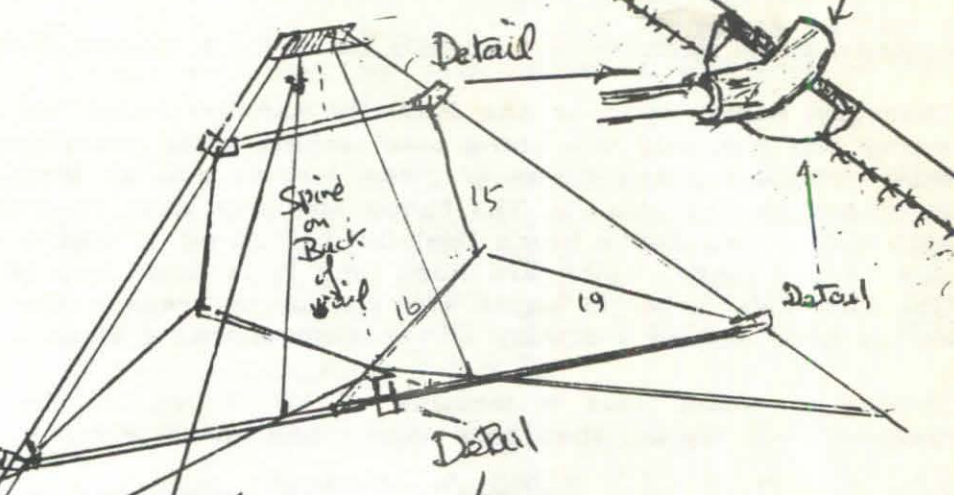

ANON

Nose Detail
Folded seat belt webbing

RAMIN SPARS All 5/16" dia

| | |
|----------------|------------------------|
| Spine | 22 1/2" |
| L/E wing | 46" |
| Upper Spreader | 10 3/4" |
| Lower Spreader | 48 3/4" [centre joint] |

This centre panel in double thickness material

TG
89