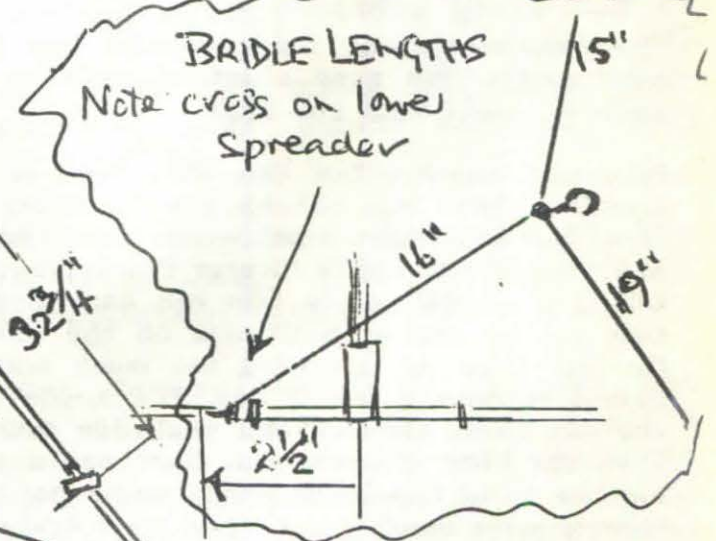

ANON

Nose Detail
Folded seat belt webbing

RAMIN SPARS All 5/16" dia

| | |
|----------------|------------------------|
| Spine | 22 1/2" |
| L/E wing | 46" |
| Upper Spreader | 10 3/4" |
| Lower Spreader | 48 3/4" [centre joint] |

This centre panel in double thickness material

TG
89