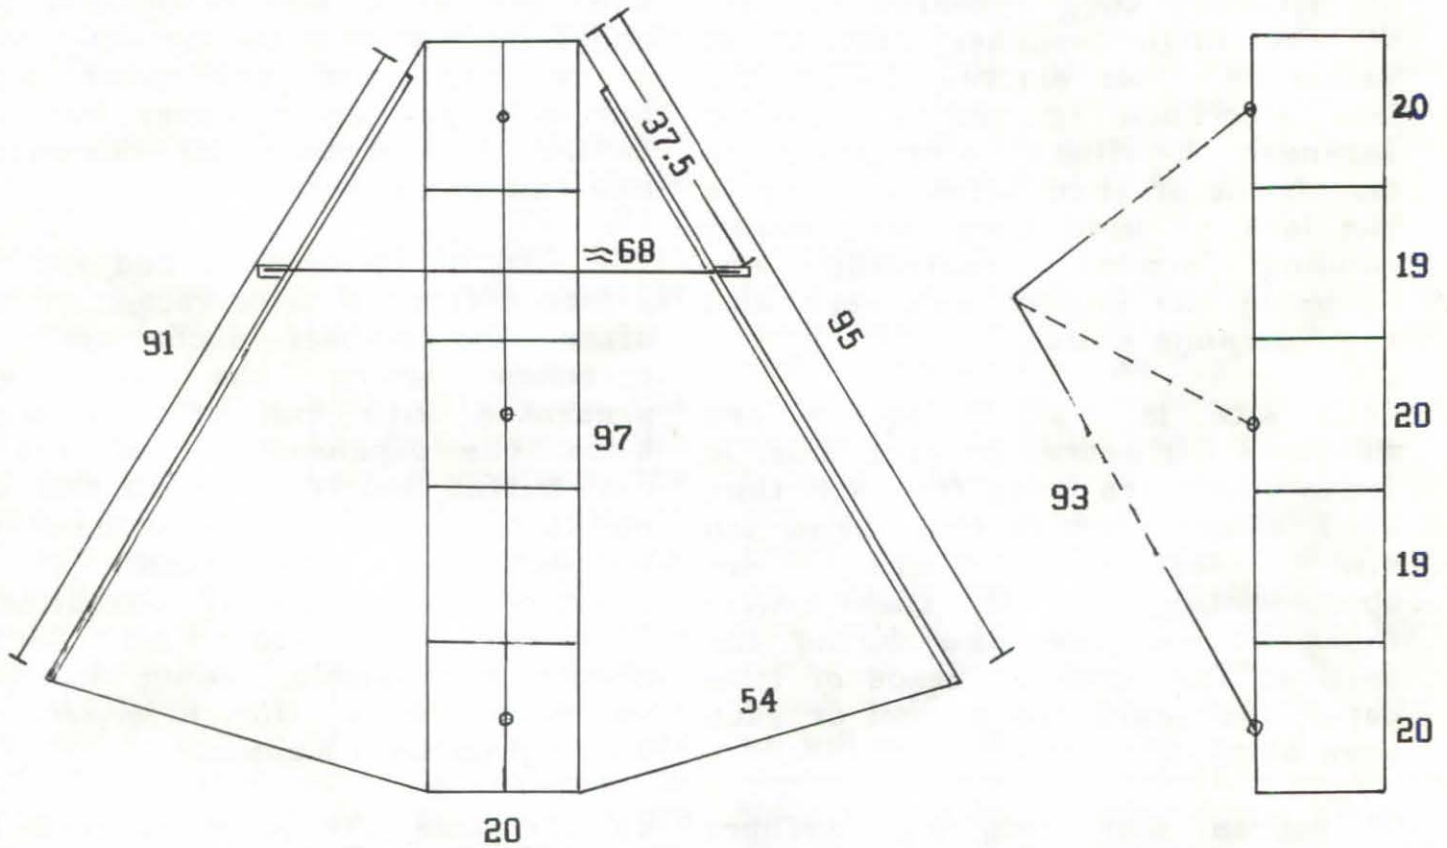

THE ARROW DELTA

Jean Latour

(This plan has been reproduced from the Cerf Volant Club de France magazine "La Lucane" issue number 42)

Sticks:-

3 x 97cm
 2 x 91cm
 1 x 68cm

All sticks are 6mm diameter.

All measurements are in centimetres.